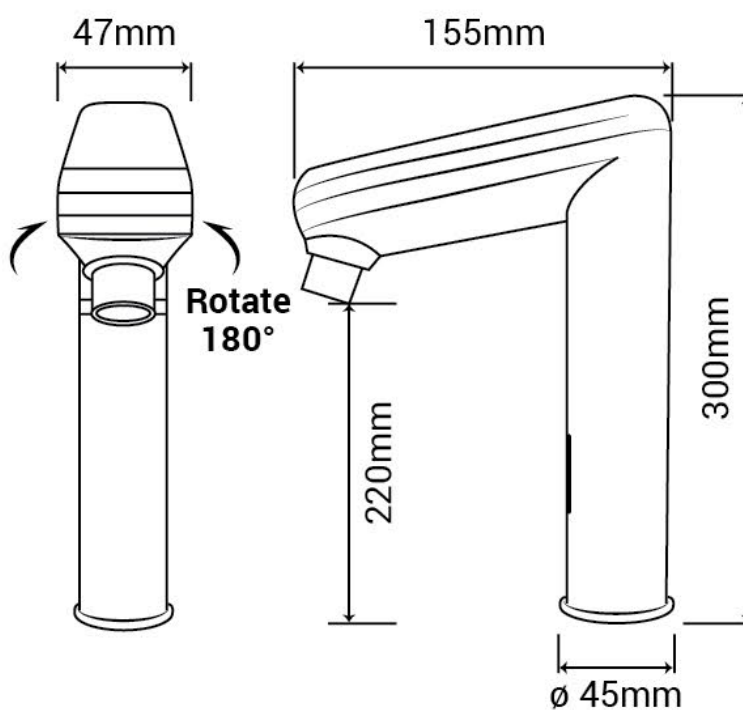

**Matt Black**

HOT

AMBIENT

CHILLED

**\*\*Continuous Flow\*\***

Touch the button once will continuously dispense water for 50 seconds; If hold the button, the water will stop when button is released.

**Type** : Under Counter Model  
**Faucet** : Touch Panel Tap  
**Power** : 220v/240v  
**Undersink Dispenser Size:**  
D290mm x W460mm x H420mm

Hole size for installation:  
**30mm**

For detail, please contact:

**Zewen Electronic Trading (M) Sdn.Bhd.** (1299089-A)

Lot 1, Jalan Kilang 51/206, Petaling Jaya, 46050 Selangor Darul Ehsan, Malaysia.

[www.zewen.com.my](http://www.zewen.com.my)